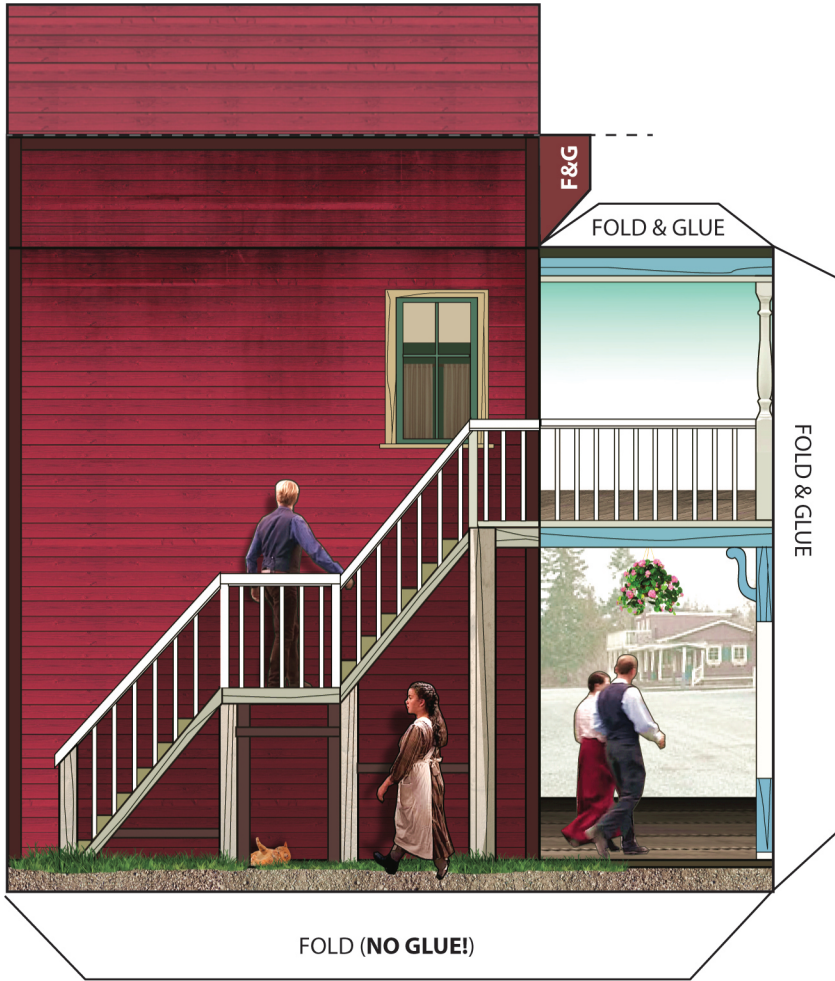

# HOPE VALLEY- SALOON

FREE MINIATURE  
PAPER MODEL

[www.hopevalleyprintables.wordpress.com](http://www.hopevalleyprintables.wordpress.com)

**B**

C

ROOF

FOLD ON DOTTED LINES AS SHOWN

CUT OUT EXCESS OF PAPER HERE, LEAVING JUST THE FOLDED EAVE