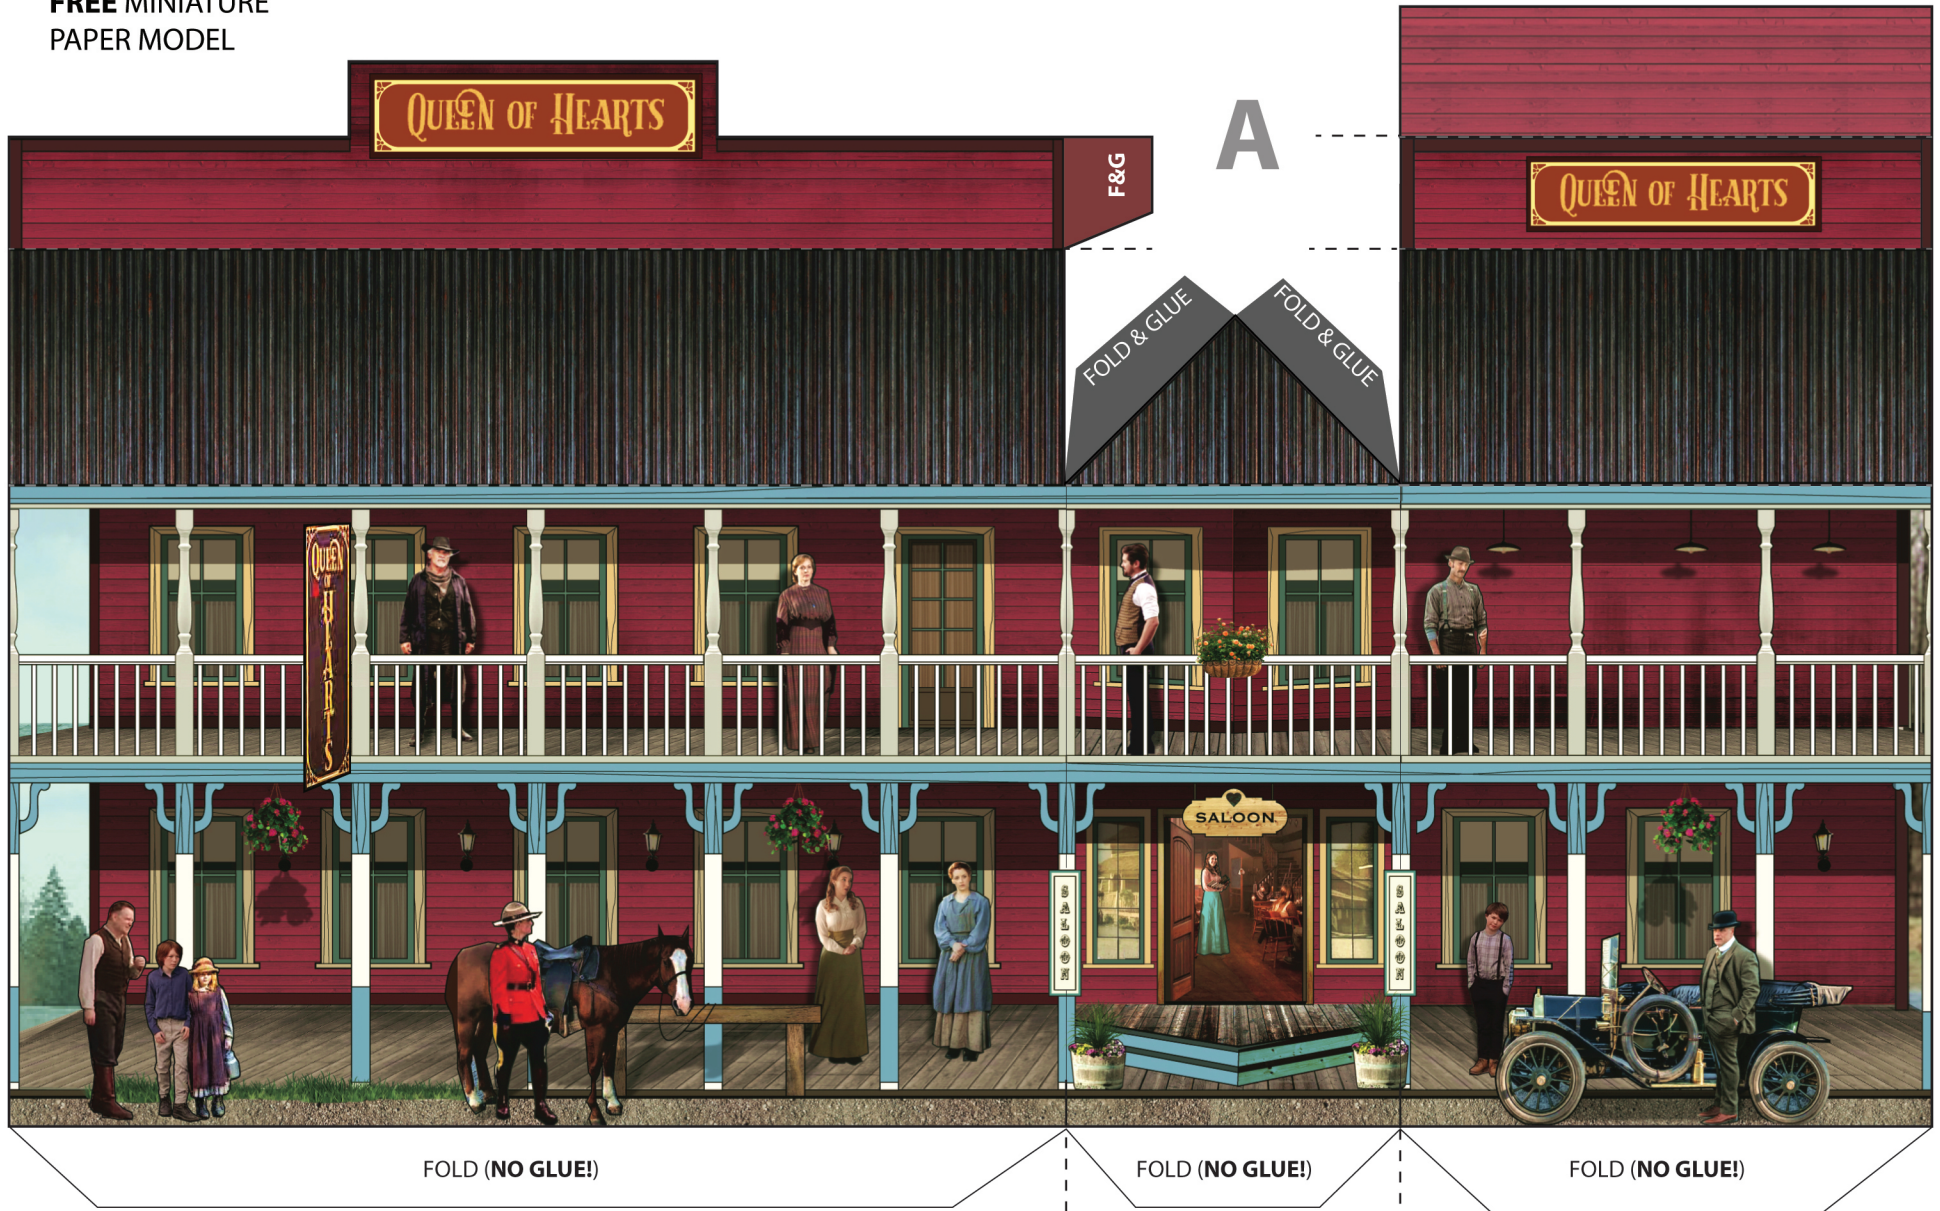

# HOPE VALLEY- SALOON

FREE MINIATURE  
PAPER MODEL

[www.hopevalleyprintables.wordpress.com](http://www.hopevalleyprintables.wordpress.com)

**B**

C

ROOF

FOLD ON DOTTED LINES AS SHOWN

CUT OUT EXCESS OF PAPER HERE, LEAVING JUST THE FOLDED EAVE