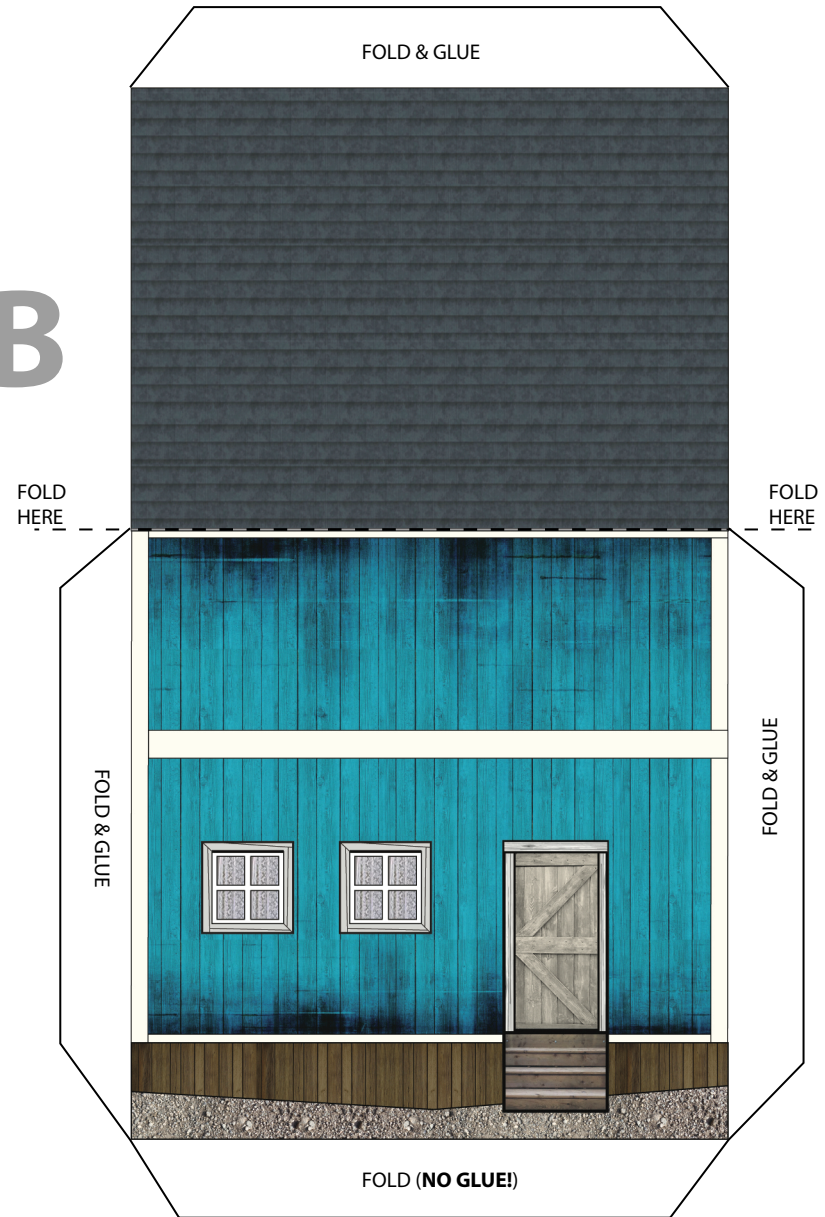

Hope Valley STAGECOACH FREE MINIATURE PAPER MODEL

FOLD ON DOTTED LINES

D

A

PRINT IN ORDINARY PAPER, FOLD ON ALL DOTTED LINES,
USE GLUE STICK <https://hopevalleyprintables.wordpress.com>

B

C

GLUE "D" ON "C"

STAGECOACH

CUT OUT THE FIGURE AS SHOWN.
OPEN A LITTLE BIT ON THE BOTTOM TO STAND THE FIGURE.