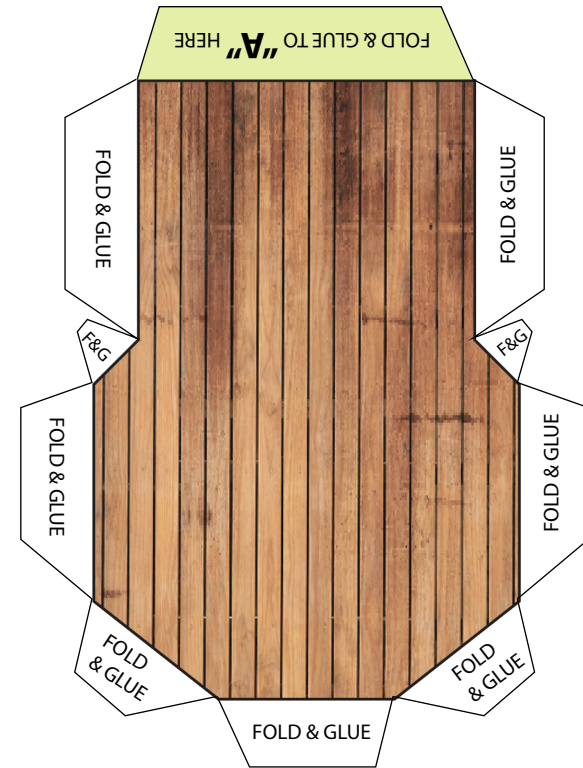

Hope Valley STAGECOACH FREE MINIATURE PAPER MODEL

FOLD ON DOTTED LINES

D

A

PRINT IN ORDINARY PAPER, FOLD ON ALL DOTTED LINES,
USE GLUE STICK <https://hopevalleyprintables.wordpress.com>

B

C

GLUE "D" ON "C"

STAGECOACH

CUT OUT THE FIGURE AS SHOWN.
OPEN A LITTLE BIT ON THE BOTTOM TO STAND THE FIGURE.