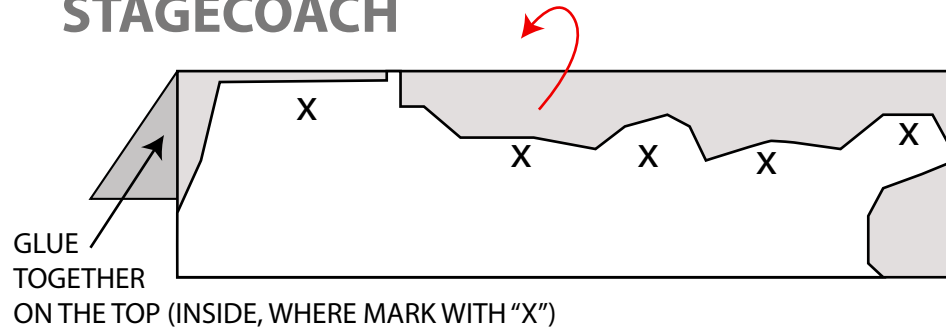

Hope Valley STAGECOACH FREE MINIATURE PAPER MODEL

FOLD ON DOTTED LINES

D

A

PRINT IN ORDINARY PAPER, FOLD ON ALL DOTTED LINES,
USE GLUE STICK <https://hopevalleyprintables.wordpress.com>

B

C

GLUE "D" ON "C"

STAGECOACH

CUT OUT THE FIGURE AS SHOWN.
OPEN A LITTLE BIT ON THE BOTTOM TO STAND THE FIGURE.