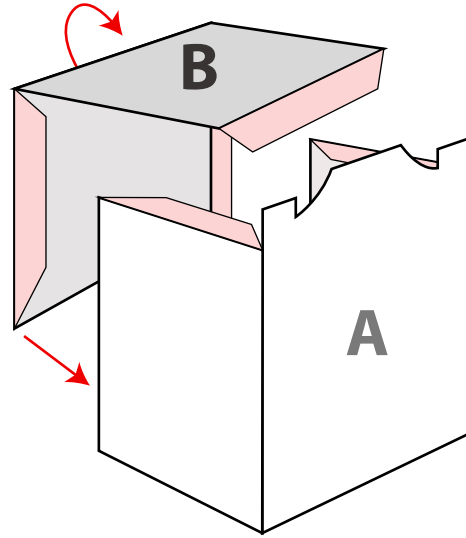

Hope Valley STAGECOACH FREE MINIATURE PAPER MODEL

FOLD ON DOTTED LINES

D

A

PRINT IN ORDINARY PAPER, FOLD ON ALL DOTTED LINES,
USE GLUE STICK <https://hopevalleyprintables.wordpress.com>

B

C

GLUE "D" ON "C"

STAGECOACH

CUT OUT THE FIGURE AS SHOWN.
OPEN A LITTLE BIT ON THE BOTTOM TO STAND THE FIGURE.