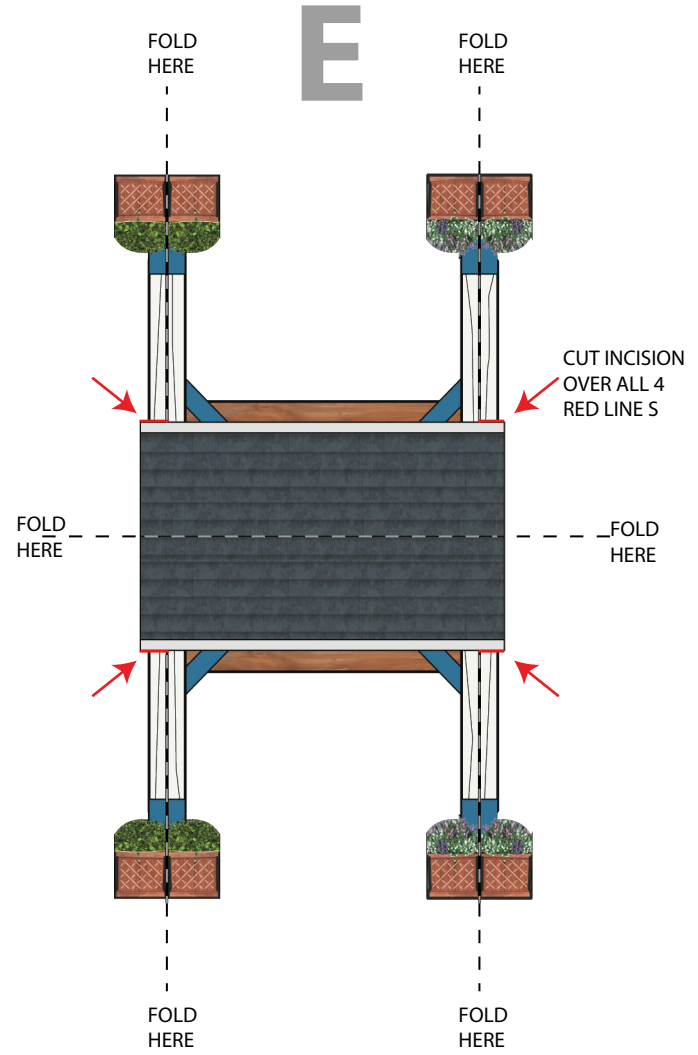

Hope Valley STAGECOACH FREE MINIATURE PAPER MODEL

FOLD ON DOTTED LINES

D

A

PRINT IN ORDINARY PAPER, FOLD ON ALL DOTTED LINES,
USE GLUE STICK <https://hopevalleyprintables.wordpress.com>

B

C

GLUE "D" ON "C"

STAGECOACH

CUT OUT THE FIGURE AS SHOWN.
OPEN A LITTLE BIT ON THE BOTTOM TO STAND THE FIGURE.