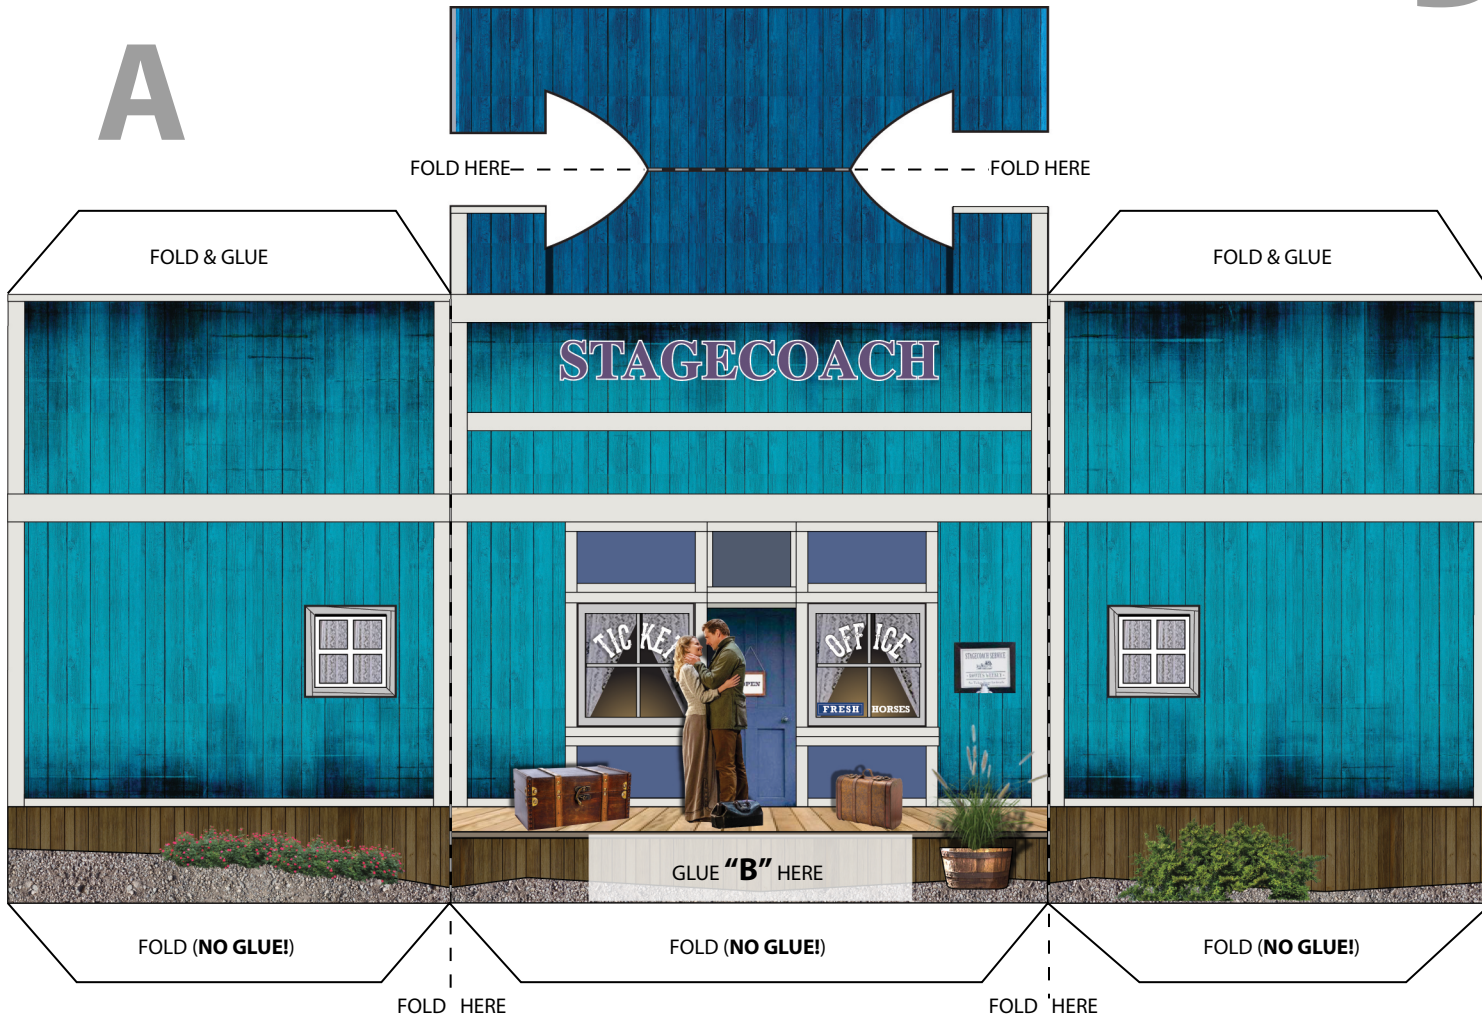

Hope Valley STAGECOACH FREE MINIATURE PAPER MODEL

FOLD ON DOTTED LINES

D

A

PRINT IN ORDINARY PAPER, FOLD ON ALL DOTTED LINES,
USE GLUE STICK <https://hopevalleyprintables.wordpress.com>

B

C

GLUE "D" ON "C"

STAGECOACH

CUT OUT THE FIGURE AS SHOWN.
OPEN A LITTLE BIT ON THE BOTTOM TO STAND THE FIGURE.