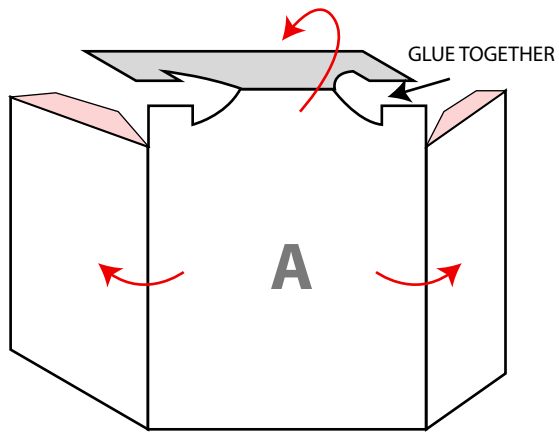

Hope Valley STAGECOACH FREE MINIATURE PAPER MODEL

FOLD ON DOTTED LINES

D

A

PRINT IN ORDINARY PAPER, FOLD ON ALL DOTTED LINES,
USE GLUE STICK <https://hopevalleyprintables.wordpress.com>

B

C

GLUE "D" ON "C"

STAGECOACH

CUT OUT THE FIGURE AS SHOWN.
OPEN A LITTLE BIT ON THE BOTTOM TO STAND THE FIGURE.