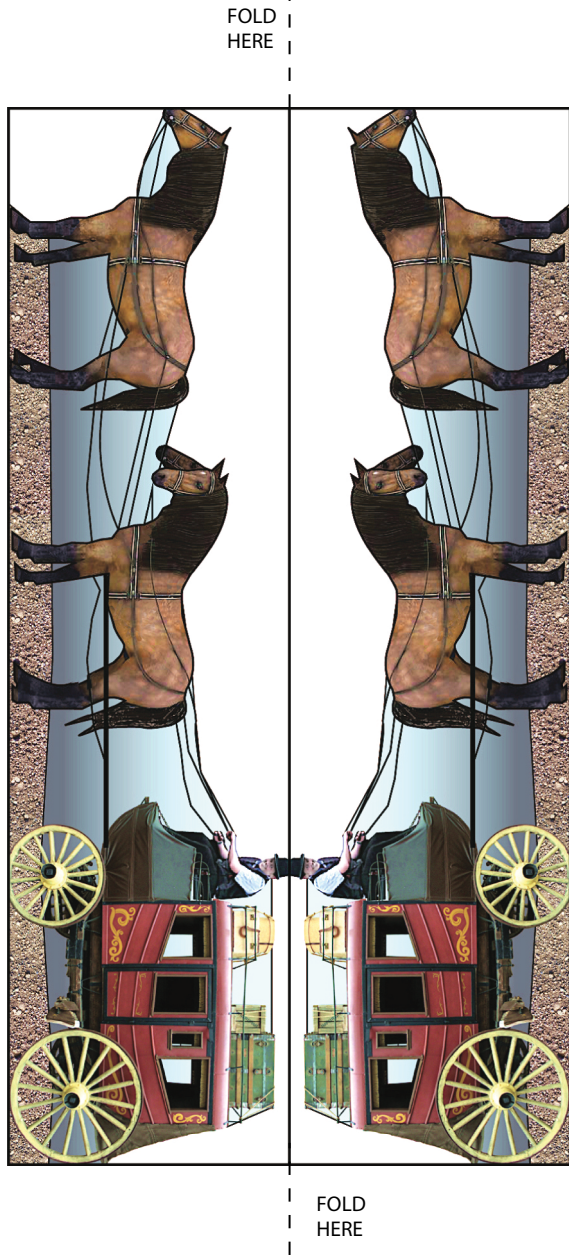

Hope Valley STAGECOACH FREE MINIATURE PAPER MODEL

FOLD ON DOTTED LINES

D

A

PRINT IN ORDINARY PAPER, FOLD ON ALL DOTTED LINES,
USE GLUE STICK <https://hopevalleyprintables.wordpress.com>

B

C

GLUE "D" ON "C"

STAGECOACH

CUT OUT THE FIGURE AS SHOWN.
OPEN A LITTLE BIT ON THE BOTTOM TO STAND THE FIGURE.