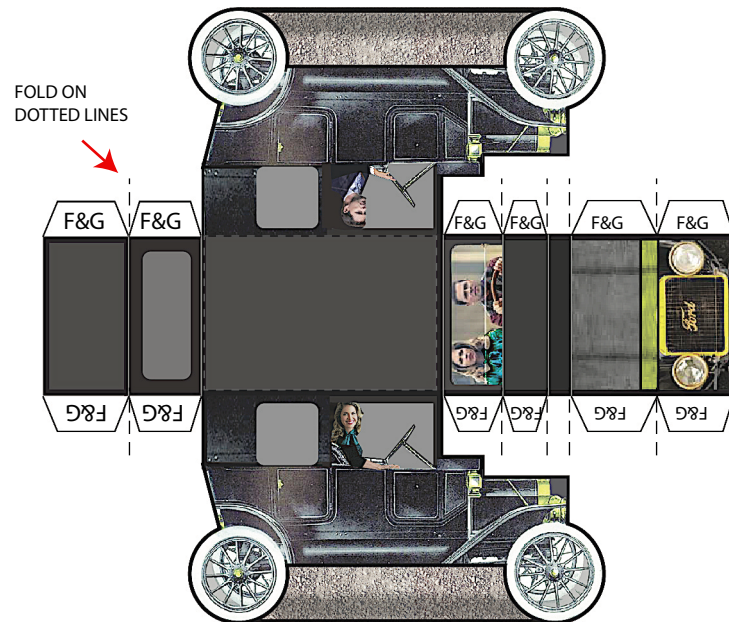

Hope Valley CAR

FREE MINIATURE PAPER MODEL

<https://hopevalleyprintables.wordpress.com>

PRINT IN ORDINARY PAPER,
FOLD ON ALL DOTTED LINES,
USE GLUE STICK

F&G= FOLD & GLUE

IF WANTED, YOU CAN CUT OUT THIS AREA.
(BUT IT IS NOT NEEDED).