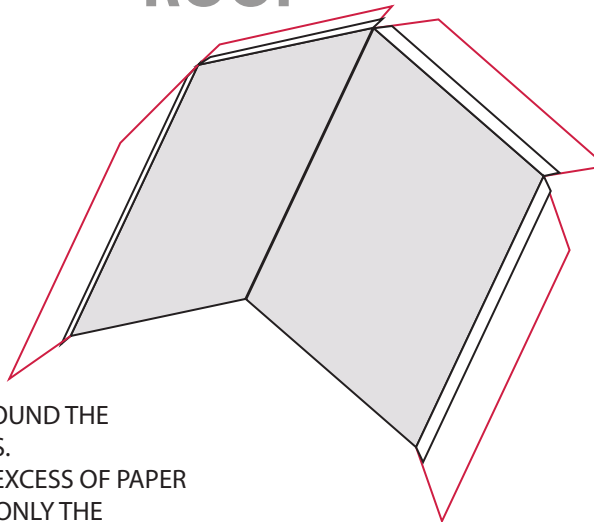

Hope Valley PETROLEUM OFFICE

FREE MINIATURE PAPER MODEL

<https://hopevalleyprintables.wordpress.com>

PRINT IN ORDINARY PAPER,
FOLD ON ALL DOTTED LINES,
USE GLUE STICK

ROOF

TO THE FRONT (WITHOUT BORDERS)

B2

ROOF

FOLD AROUND THE
RED LINES.
CUT THE EXCESS OF PAPER
LEAVING ONLY THE
FOLDED BORDERS.

(THE SIDE WITHOUT BORDERS,
FACING TO THE FRONT)