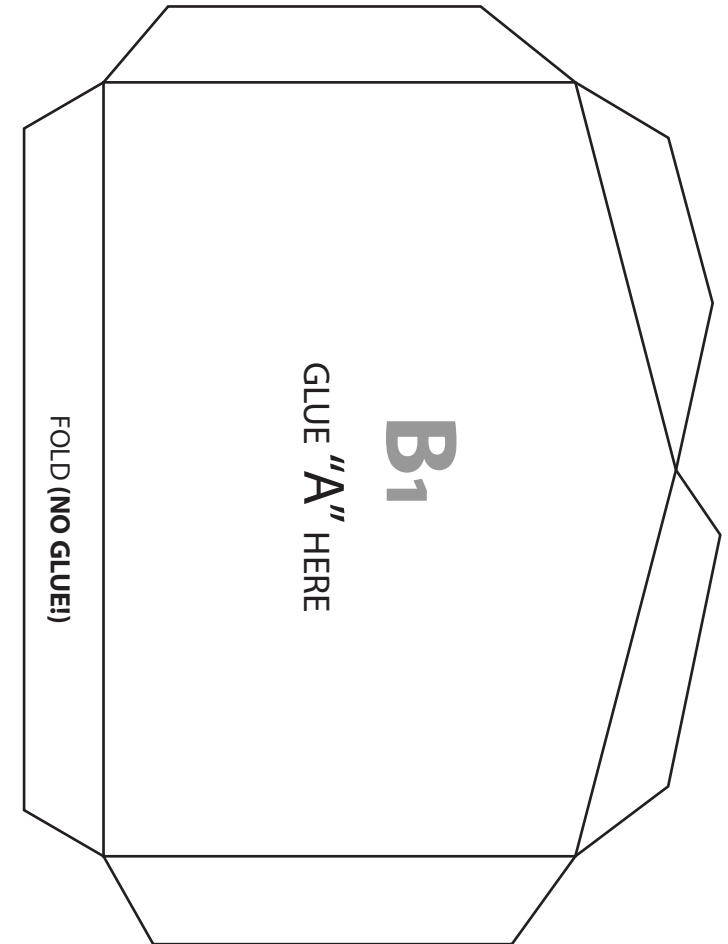

Hope Valley PETROLEUM OFFICE

FREE MINIATURE PAPER MODEL

<https://hopevalleyprintables.wordpress.com>

PRINT IN ORDINARY PAPER,
FOLD ON ALL DOTTED LINES,
USE GLUE STICK

ROOF

TO THE FRONT (WITHOUT BORDERS)

B2

ROOF

FOLD AROUND THE
RED LINES.
CUT THE EXCESS OF PAPER
LEAVING ONLY THE
FOLDED BORDERS.

(THE SIDE WITHOUT BORDERS,
FACING TO THE FRONT)