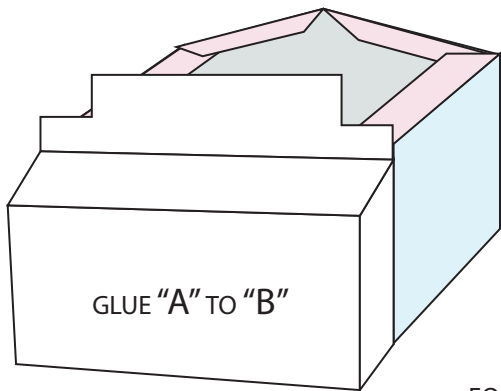

Hope Valley PETROLEUM OFFICE

FREE MINIATURE PAPER MODEL

<https://hopevalleyprintables.wordpress.com>

PRINT IN ORDINARY PAPER,
FOLD ON ALL DOTTED LINES,
USE GLUE STICK

ROOF

TO THE FRONT (WITHOUT BORDERS)

B2

ROOF

FOLD AROUND THE
RED LINES.
CUT THE EXCESS OF PAPER
LEAVING ONLY THE
FOLDED BORDERS.

(THE SIDE WITHOUT BORDERS,
FACING TO THE FRONT)