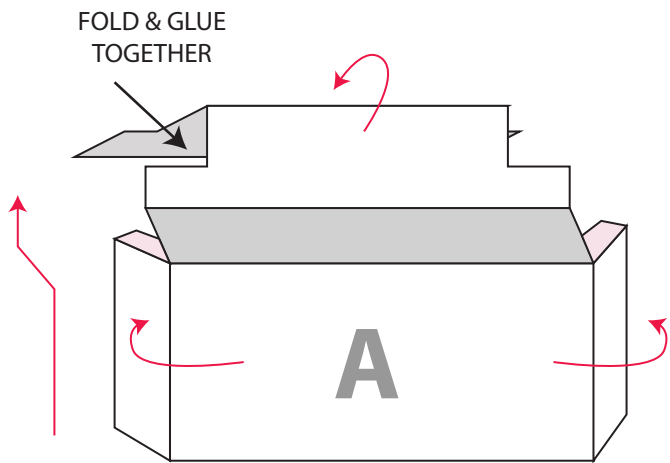

Hope Valley PETROLEUM OFFICE

FREE MINIATURE PAPER MODEL

<https://hopevalleyprintables.wordpress.com>

PRINT IN ORDINARY PAPER,
FOLD ON ALL DOTTED LINES,
USE GLUE STICK

ROOF

TO THE FRONT (WITHOUT BORDERS)

B2

ROOF

FOLD AROUND THE
RED LINES.
CUT THE EXCESS OF PAPER
LEAVING ONLY THE
FOLDED BORDERS.

(THE SIDE WITHOUT BORDERS,
FACING TO THE FRONT)