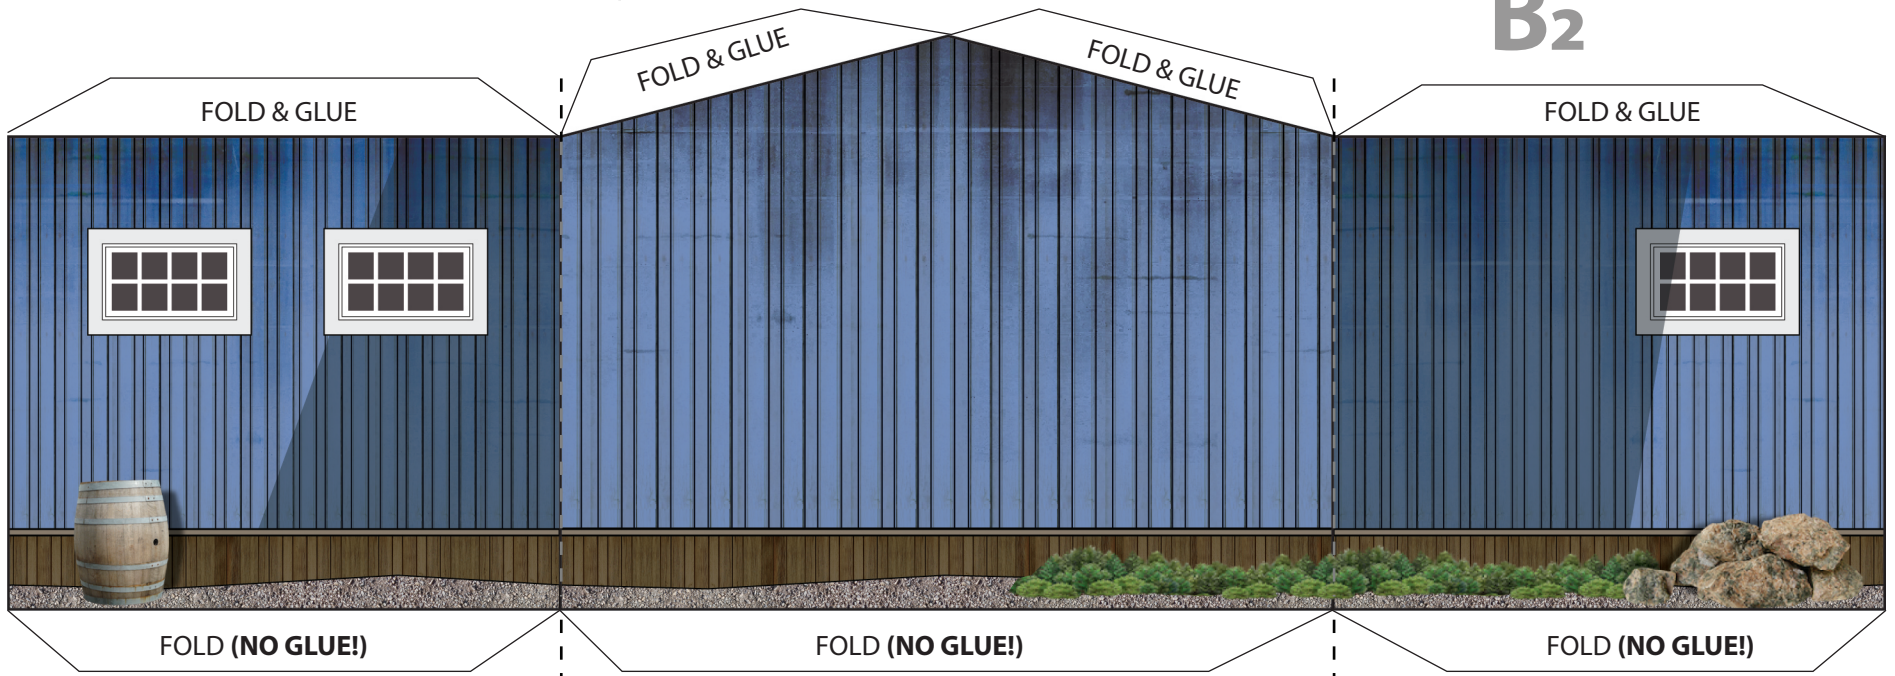

Hope Valley PETROLEUM OFFICE

FREE MINIATURE PAPER MODEL

<https://hopevalleyprintables.wordpress.com>

PRINT IN ORDINARY PAPER,
FOLD ON ALL DOTTED LINES,
USE GLUE STICK

ROOF

TO THE FRONT (WITHOUT BORDERS)

B2

ROOF

FOLD AROUND THE
RED LINES.
CUT THE EXCESS OF PAPER
LEAVING ONLY THE
FOLDED BORDERS.

(THE SIDE WITHOUT BORDERS,
FACING TO THE FRONT)