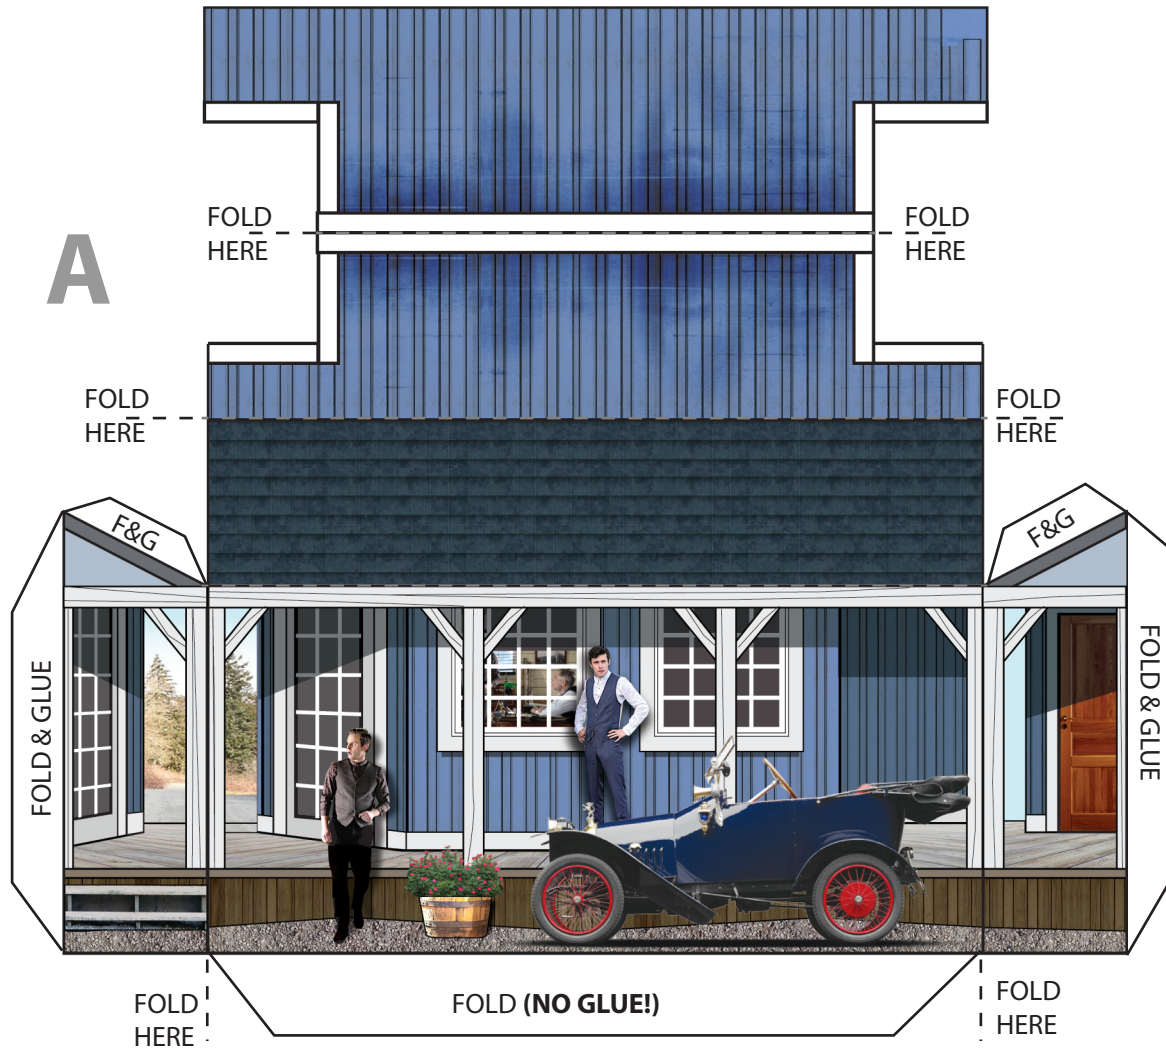

Hope Valley PETROLEUM OFFICE

FREE MINIATURE PAPER MODEL

<https://hopevalleyprintables.wordpress.com>

PRINT IN ORDINARY PAPER,
FOLD ON ALL DOTTED LINES,
USE GLUE STICK

ROOF

TO THE FRONT (WITHOUT BORDERS)

B2

ROOF

FOLD AROUND THE
RED LINES.
CUT THE EXCESS OF PAPER
LEAVING ONLY THE
FOLDED BORDERS.

(THE SIDE WITHOUT BORDERS,
FACING TO THE FRONT)