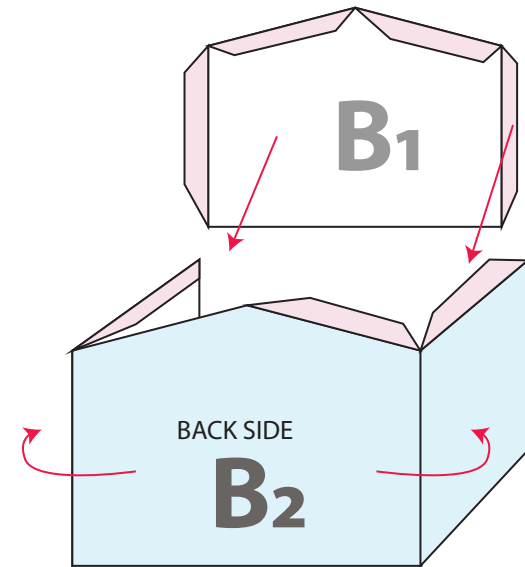

Hope Valley PETROLEUM OFFICE

FREE MINIATURE PAPER MODEL

<https://hopevalleyprintables.wordpress.com>

PRINT IN ORDINARY PAPER,
FOLD ON ALL DOTTED LINES,
USE GLUE STICK

ROOF

TO THE FRONT (WITHOUT BORDERS)

B2

ROOF

FOLD AROUND THE
RED LINES.
CUT THE EXCESS OF PAPER
LEAVING ONLY THE
FOLDED BORDERS.

(THE SIDE WITHOUT BORDERS,
FACING TO THE FRONT)