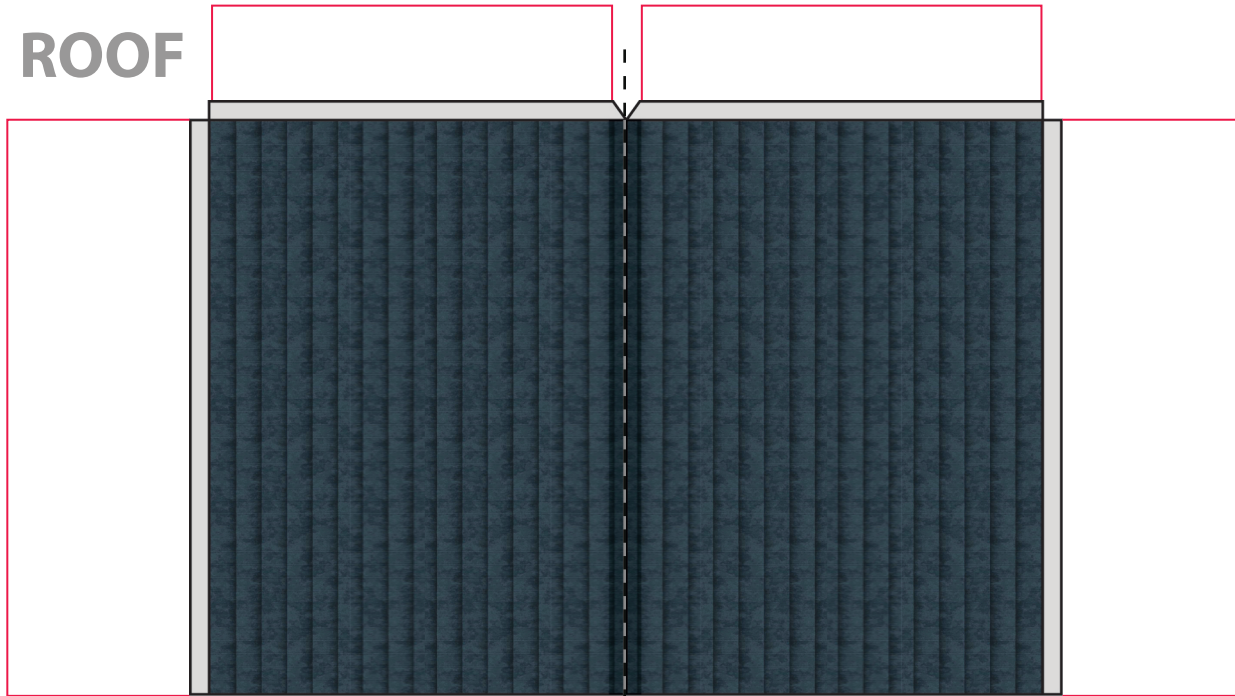

Hope Valley PETROLEUM OFFICE

FREE MINIATURE PAPER MODEL

<https://hopevalleyprintables.wordpress.com>

PRINT IN ORDINARY PAPER,
FOLD ON ALL DOTTED LINES,
USE GLUE STICK

ROOF

TO THE FRONT (WITHOUT BORDERS)

B2

ROOF

FOLD AROUND THE
RED LINES.
CUT THE EXCESS OF PAPER
LEAVING ONLY THE
FOLDED BORDERS.

(THE SIDE WITHOUT BORDERS,
FACING TO THE FRONT)