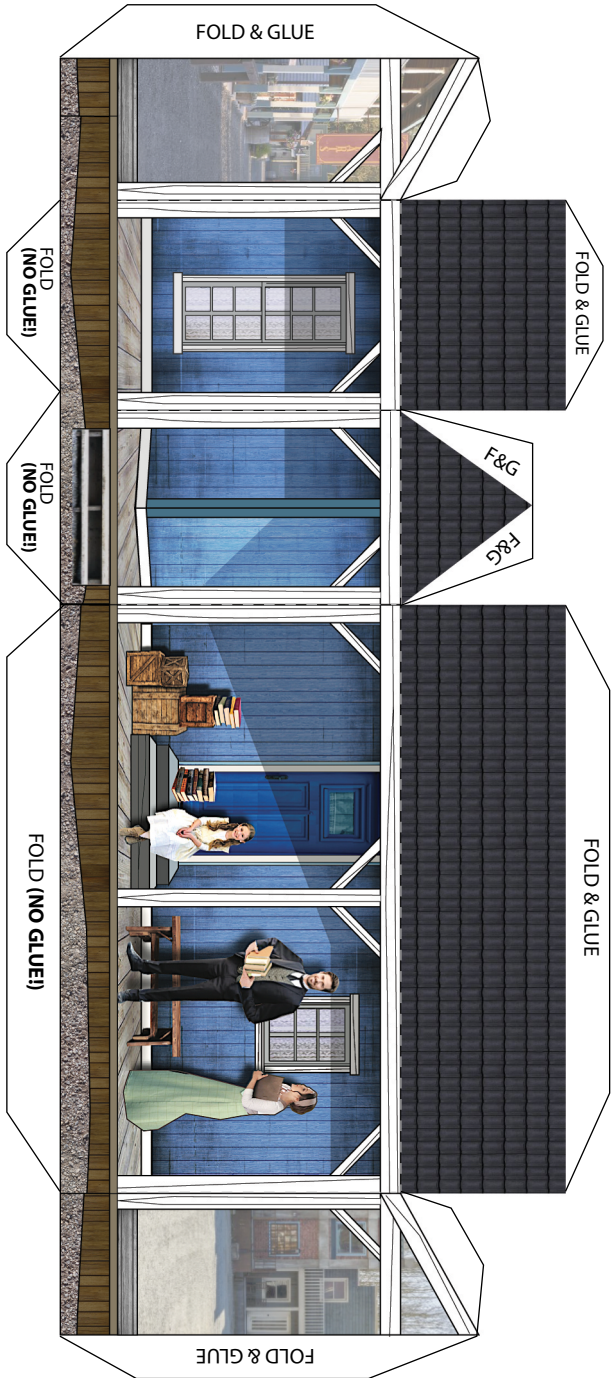

Hope Valley Library

FREE MINIATURE PAPER MODEL

<https://hopevalleyprintables.wordpress.com>

PRINT IN ORDINARY PAPER, FOLD ON ALL DOTTED LINES,
USE GLUE STICK

A

ROOF

B

C

FOLD DOWN THE AREA MARK WITH RED,
CUT EXCESS OF PAPER LEAVING JUST THE FOLDED EAVES