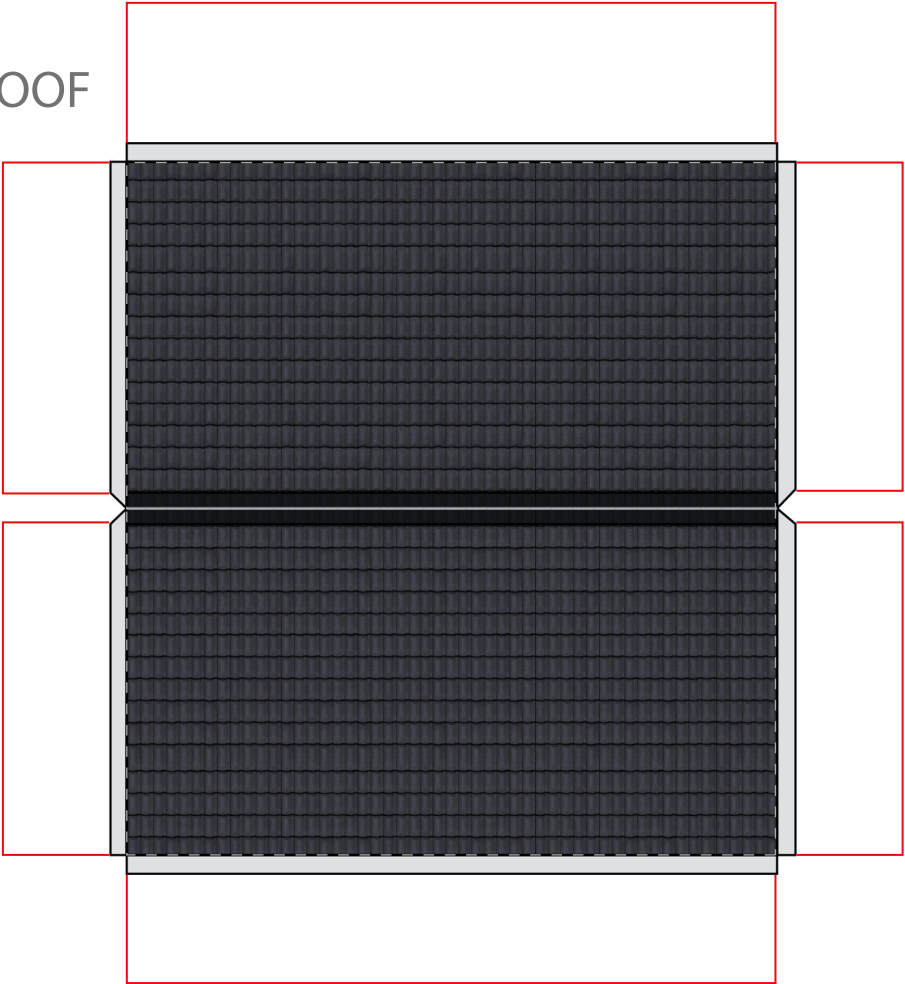

Hope Valley Library

FREE MINIATURE PAPER MODEL

<https://hopevalleyprintables.wordpress.com>

PRINT IN ORDINARY PAPER, FOLD ON ALL DOTTED LINES,
USE GLUE STICK

A

ROOF

B

C

FOLD DOWN THE AREA MARK WITH RED,
CUT EXCESS OF PAPER LEAVING JUST THE FOLDED EAVES