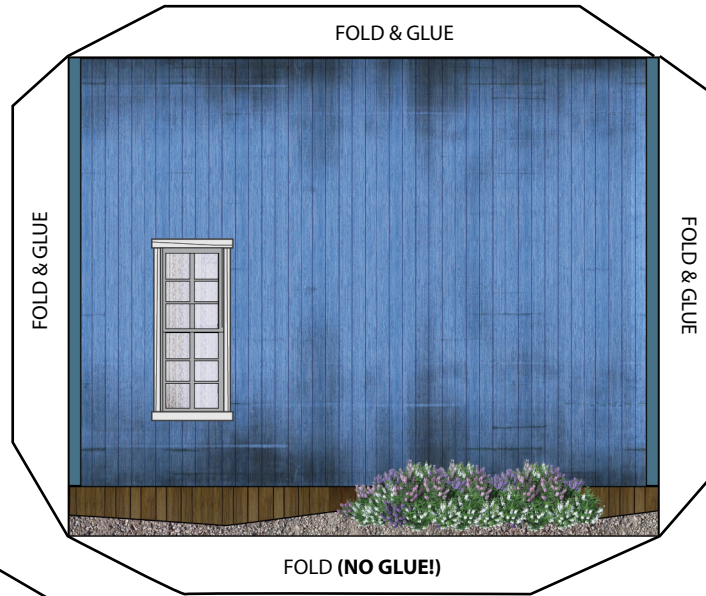

Hope Valley Library

FREE MINIATURE PAPER MODEL

<https://hopevalleyprintables.wordpress.com>

PRINT IN ORDINARY PAPER, FOLD ON ALL DOTTED LINES,
USE GLUE STICK

A

ROOF

B

C

FOLD DOWN THE AREA MARK WITH RED,
CUT EXCESS OF PAPER LEAVING JUST THE FOLDED EAVES