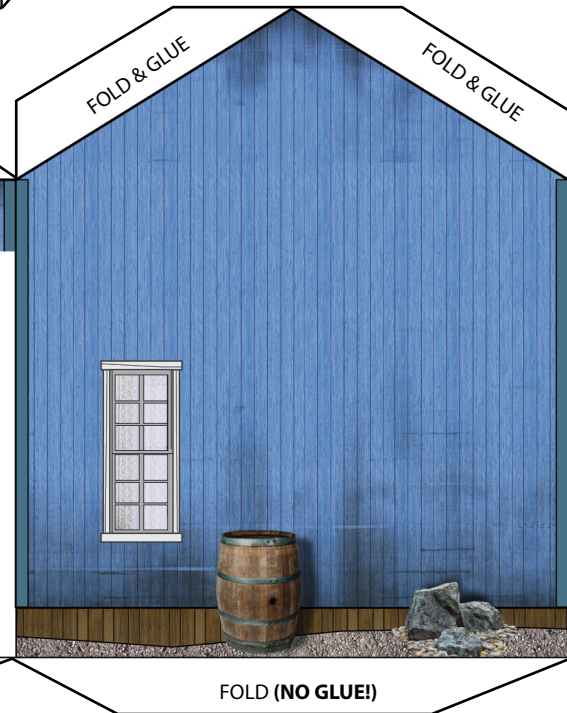

Hope Valley Library

FREE MINIATURE PAPER MODEL

<https://hopevalleyprintables.wordpress.com>

PRINT IN ORDINARY PAPER, FOLD ON ALL DOTTED LINES,
USE GLUE STICK

A

ROOF

B

C

FOLD DOWN THE AREA MARK WITH RED,
CUT EXCESS OF PAPER LEAVING JUST THE FOLDED EAVES